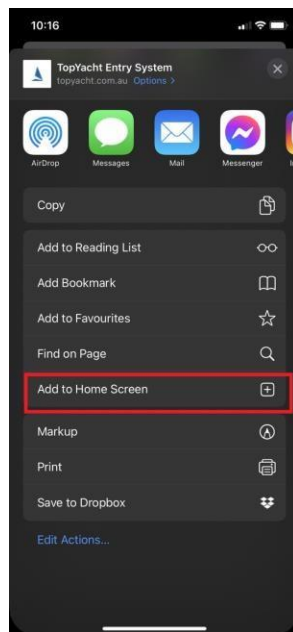

STEP 4.

- Click 'Submit' to confirm the list of crew you have marked as on board FOR THIS RACE.
- Crew details will be saved in your profile, so to add crew for another series, repeat Step 1, 2 & 3, then click 'Get Existing Crew'.

RPYC 2024/25 SUMMER SAILING

BOAT & CREW SIGN ON

FOR SKIPPERS OR BOAT REPRESENTATIVE

TIP

ADDING THE LINK TO YOUR HOME SCREEN

Save the link to your home screen as a web app:

iPhone: Tap the Share icon, scroll down to 'Add to Home Screen', add a name to your link and click 'Add'.

Android: Tap the 3 dots on the top right hand side screen, click 'Add to Home Screen', add a name to the link and click 'Add';

IPHONE

ANDROID