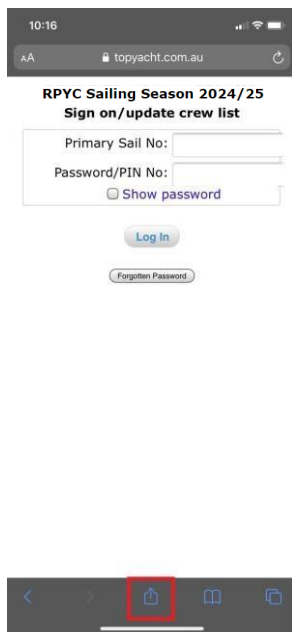

RPYC 2024/25 SUMMER SAILING

BOAT & CREW SIGN ON

FOR SKIPPERS OR BOAT REPRESENTATIVE

TIP

ADDING THE LINK TO YOUR HOME SCREEN

Save the link to your home screen as a web app:

iPhone: Tap the Share icon, scroll down to 'Add to Home Screen', add a name to your link and click 'Add'.

Android: Tap the 3 dots on the top right hand side screen, click 'Add to Home Screen', add a name to the link and click 'Add';

IPHONE