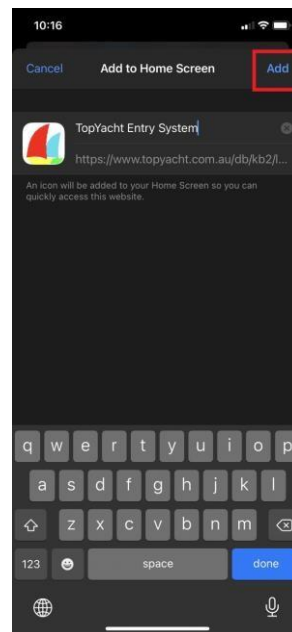

STEP 4.

- Click 'Submit' to confirm the list of crew you have marked as on board FOR THIS RACE.
- Crew details will be saved in your profile, so to add crew for another series, repeat Step 1, 2 & 3, then click 'Get Existing Crew'.

RPYC 2024/25 SUMMER SAILING

BOAT & CREW SIGN ON

FOR SKIPPERS OR BOAT REPRESENTATIVE

TIP

ADDING THE LINK TO YOUR HOME SCREEN

Save the link to your home screen as a web app:

iPhone: Tap the Share icon, scroll down to 'Add to Home Screen', add a name to your link and click 'Add'.

Android: Tap the 3 dots on the top right hand side screen, click 'Add to Home Screen', add a name to the link and click 'Add';

IPHONE

ANDROID